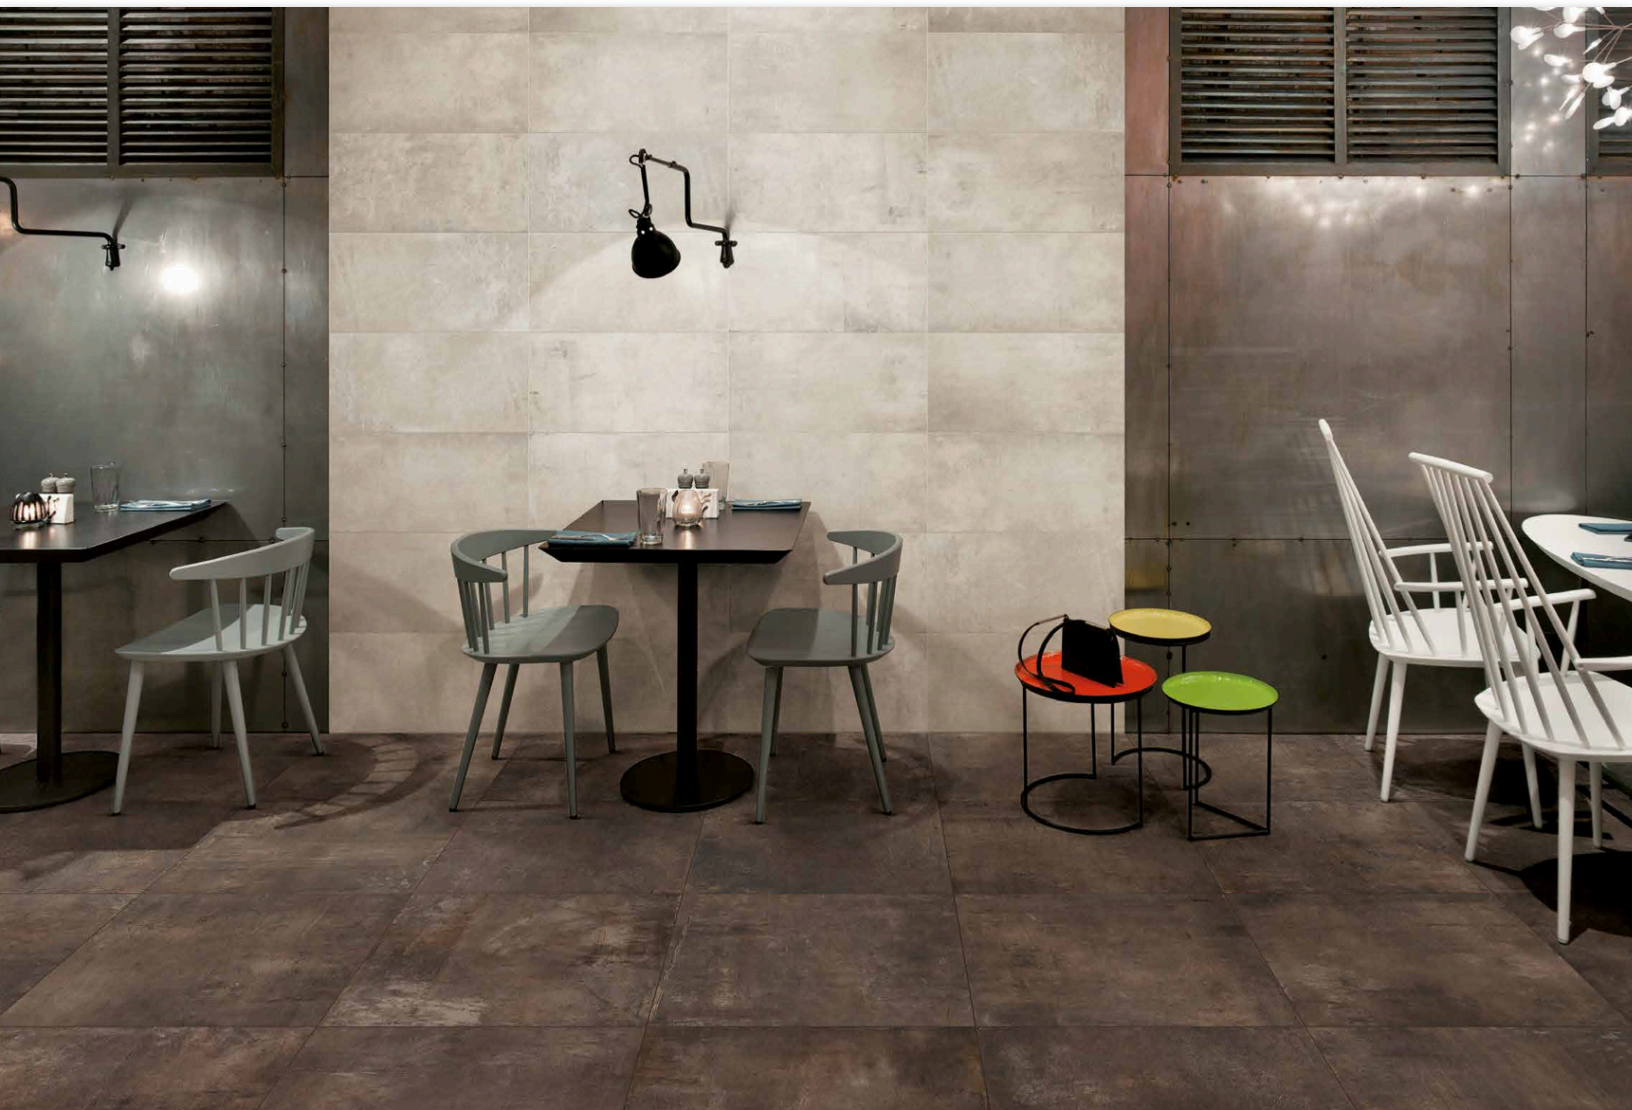

PLANT

PORCELAIN TILE

VENETIAN
TILE & STONE GALLERY