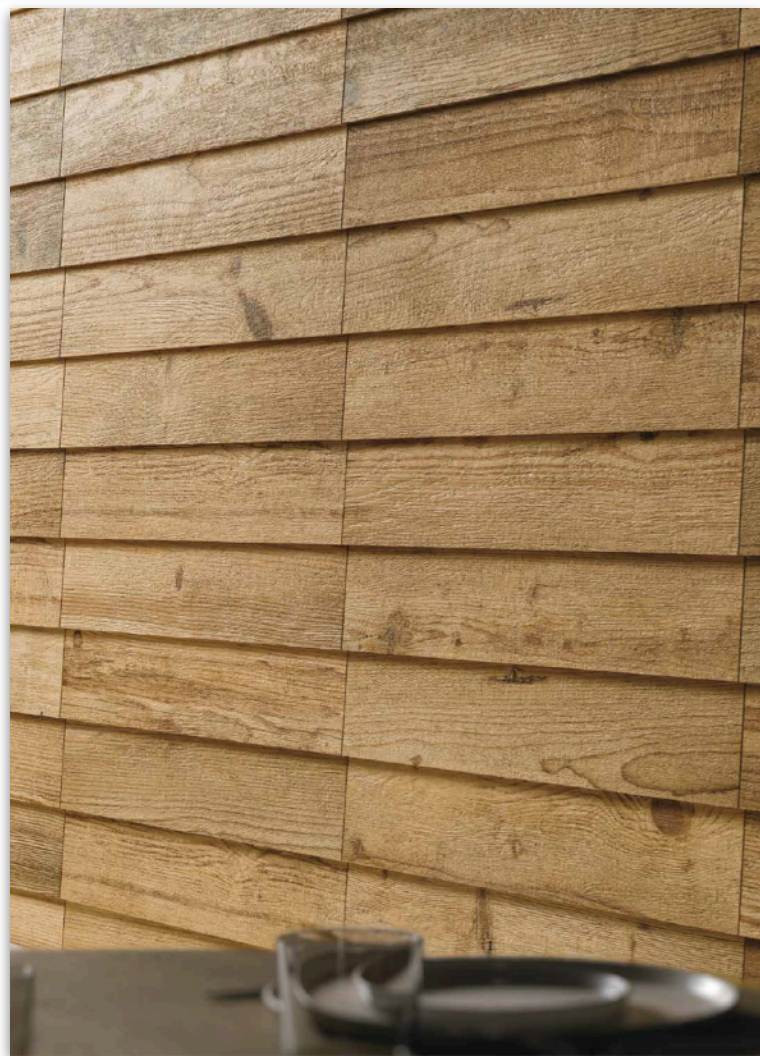

DI LENGO

PORCELAIN TILE

VENETIAN
TILE & STONE GALLERY

DI LENGO TILE COLLECTION

Di lengo is inspired by mountain landscapes and wood found in ancient Italian lodges. Stocked in four colors, Almond, Honey, Natural, and Tobacco, each with a unique reclaimed look. Available in a large plank and herringbone pattern for flooring, we also offer a unique wall deco, Chalet, that gives a three-dimensional design while providing durability and low maintenance for any space.

STOCKED COLORS & SIZES

Almond
10" x 60" x 3/8"

Honey
10" x 60" x 3/8"

Natural
10" x 60" x 3/8"

Tobacco
10" x 60" x 3/8"

Almond Herringbone
14 1/8" x 16 1/8" x 3/8"

Honey Herringbone
14 1/8" x 16 1/8" x 3/8"

Natural Herringbone
14 1/8" x 16 1/8" x 3/8"

Tobacco Herringbone
14 1/8" x 16 1/8" x 3/8"

Almond Chalet
6" x 36"

Honey Chalet
6" x 36"

Natural Chalet
6" x 36"

Tobacco Chalet
6" x 36"

California Showroom

17275 Daimler Street
Irvine, CA 92614