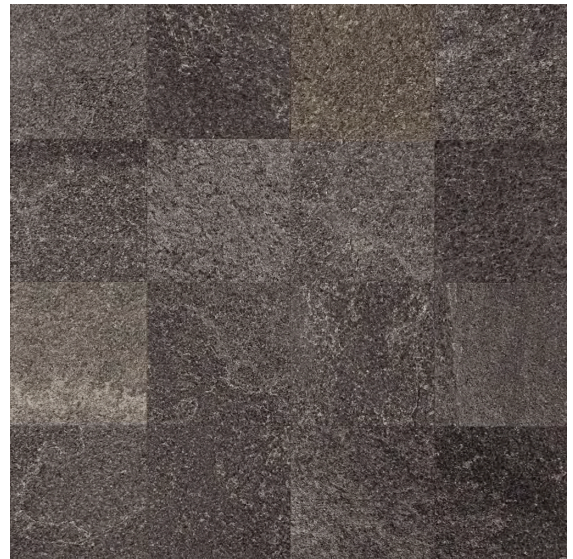

## QUARTZITE TILE COLLECTION

---

The Quartzite collection is a porcelain tile series that mimics the look of natural quartzite stone. We stock four colors ranging from light to dark including Bianco, Beige, Grigio and Piombo in multiple sizes and thicknesses. This collection is suitable for indoor and outdoor installation adding a cohesive and natural look.

24" x 48" x 3/4" paver

**Quartzite Grigio**

12" x 24" x 3/8"

24" x 48" x 3/8"

24" x 48" x 3/4" paver

**Quartzite Piombo**

24" x 48" x 3/8"